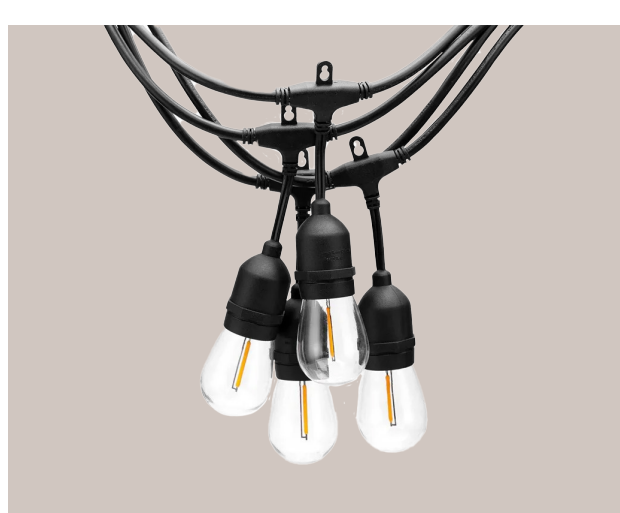

TSS-SL100

DATA SPECIFICATION SHEET

CATEGORY: STRUCTURE

COLORS: ●

PRODUCT OVERVIEW

Low Voltage Hanging Bistro Lights — TSS-SL100

The Tru-Scapes Hanging Bistro Lights TSS-SL100 bring a warm, inviting ambiance to any outdoor living space. Perfect for patios, pergolas, decks, or gardens, these string lights provide a charming and cozy atmosphere for outdoor dining and gatherings. With energy-efficient LED bulbs, weatherproof construction, and easy installation, the TSS-SL100 is designed to enhance outdoor experiences while minimizing energy consumption.

Scan to Visit Our Website!

SPECIFICATIONS

- Construction: Weatherproof Wire
- Finish: Black
- Light Source: Integrated LEDs
- Watts: 1W
- Light Beam Spread: 360°
- Power Factor: 0.75
- Color Temp (CCT): 2700K
- Bulb Quantity: 6 bulbs per strand
- String Length: 12 feet
- Voltage Range: 9v - 15v AC/DC
- Powered By: 12V Low Voltage Transformer (Sold Separately)
- Dimensions: H 10-1/4" x W 4-3/8" x D 4-3/8"
- IP65 Rated

FEATURES & BENEFITS

- Adds a warm, ambient glow to any outdoor area, perfect for entertaining or relaxing under the stars.
- Equipped with LED bulbs, these lights provide long-lasting illumination while minimizing energy consumption.
- features a weatherproof design, ensuring they withstand exposure to rain, wind, and other outdoor elements.
- The string lights come with built-in loops, making installation easy across setups, from pergolas & decks or garden spaces.
- Low energy consumption - Low Voltage LED Design.