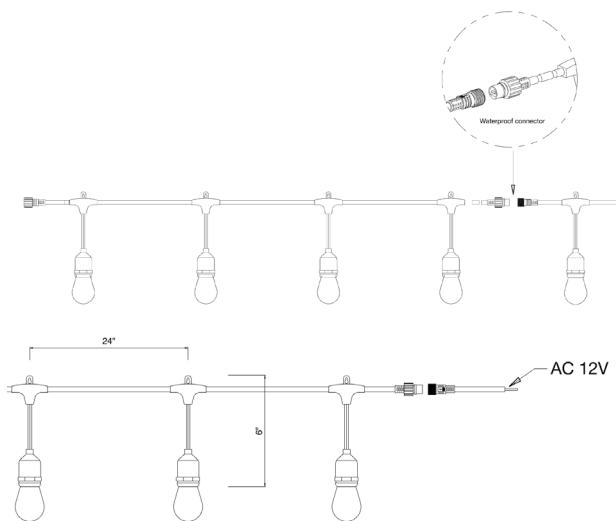

FEATURES & BENEFITS

- Adds a warm, ambient glow to any outdoor area, perfect for entertaining or relaxing under the stars.
- Equipped with LED bulbs, these lights provide long-lasting illumination while minimizing energy consumption.
- features a weatherproof design, ensuring they withstand exposure to rain, wind, and other outdoor elements.
- The string lights come with built-in loops, making installation easy across setups, from pergolas & decks or garden spaces.
- Low energy consumption - Low Voltage LED Design.

PRODUCT DIMENSIONS

WARRANTY

- Tru-Scapes Lighting Sockets have a Lifetime Warranty.
- Light fixtures of brass, copper or stainless steel, aluminum, including finishes are warranted for five (5) years.
- LED Bulbs are warranted for five (5) years or 30,000 hours, whichever comes first.
- Stainless Steel, Painted and Weatherproof (plastic housing) transformers, excluding timers and photo cells, are warranted for five (5) years for the original purchaser.
- Tru-Scapes warranties do not cover plants that die or burn because of continuous light shined on them. This is not a defect, but the inherent nature of such plants. Certain acid loving plants such as arborvitae, pine trees, and others must not be exposed to light of any kind for more than 18 hours a day as these plants need time to sleep and allow photosynthesis to naturally occur.
- Low voltage landscape lighting fixture housings made of brass do naturally patina in color which is not a defect. (Please see www.Tru-Scapes.com for cleaning instructions.)
- See our full Warranty details at www.Tru-Scapes.com/faq.

CERTIFICATIONS

Indicates the product meets safety standards tested by Intertek.

Signifies the product has passed safety tests by Underwriters Laboratories.

Ensures the product is dust-tight and highly water-resistant.

CONTACT US

© Copyright 2024,
Tru-Scapes ® Registered Trademark •
Bucks County, PA • All Rights Reserved •
contacts@tru-scapes.com
1-800-878-1240

WWW.TRU-SCAPES.COM