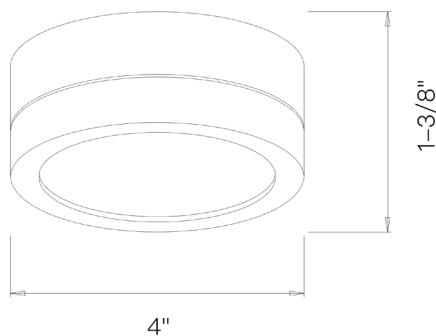

FEATURES & BENEFITS

- light provides subtle, unobtrusive illumination, perfect for soffits, porches, or other outdoor ceiling spaces.
- Choose from White, Black, or Bronze to match your exterior décor and blend seamlessly with your architectural style.
- The wide 180° beam spread ensures ample coverage, providing soft, even illumination across your outdoor space.
- Constructed from durable materials and rated IP65, this light is designed to withstand exposure to outdoor elements.
- Low energy consumption - Low Voltage LED Design.
- The IP65 weatherproof rating and sturdy construction ensure that this light can handle outdoor environments.

PRODUCT DIMENSIONS

WARRANTY

- Tru-Scapes Lighting Sockets have a Lifetime Warranty.
- Light fixtures of brass, copper or stainless steel, aluminum, including finishes are warranted for five (5) years.
- LED Bulbs are warranted for five (5) years or 30,000 hours, whichever comes first.
- Stainless Steel, Painted and Weatherproof (plastic housing) transformers, excluding timers and photo cells, are warranted for five (5) years for the original purchaser.
- Tru-Scapes warranties do not cover plants that die or burn because of continuous light shined on them. This is not a defect, but the inherent nature of such plants. Certain acid loving plants such as arborvitae, pine trees, and others must not be exposed to light of any kind for more than 18 hours a day as these plants need time to sleep and allow photosynthesis to naturally occur.
- Low voltage landscape lighting fixture housings made of brass do naturally patina in color which is not a defect. (Please see www.Tru-Scapes.com for cleaning instructions.)
- See our full Warranty details at www.Tru-Scapes.com/faq.

CERTIFICATIONS

Indicates the product meets safety standards tested by Intertek.

Signifies the product has passed safety tests by Underwriters Laboratories.

Ensures the product is dust-tight and highly water-resistant.

CONTACT US

© Copyright 2024,
Tru-Scapes® Registered Trademark•
Bucks County, PA • All Rights Reserved•
contacts@tru-scapes.com
1-800-878-1240

WWW.TRU-SCAPES.COM