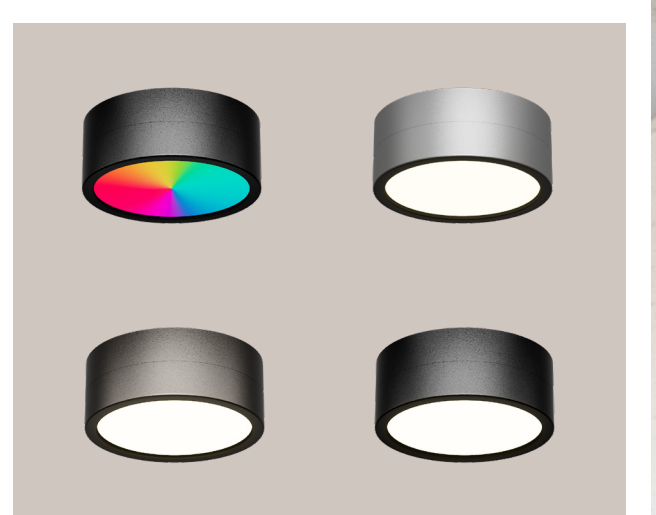

TSS-API00-SERIES

DATA SPECIFICATION SHEET

CATEGORY: STRUCTURE

COLORS: ● ● ○

PRODUCT OVERVIEW

Ceiling & Soffit Light—TSS-API00 Series

The Tru-Scapes Ceiling/Soffit Light TSS-API00 is a versatile and discreet lighting fixture designed to provide soft, downward illumination for exterior spaces such as porches, soffits, eaves, or outdoor ceilings. Available in White, Black, and Bronze finishes, this compact, sleek light blends seamlessly into a variety of architectural designs. Its energy-efficient LED technology and durable construction make it a long-lasting light.

Check Out Our Colors!
Scan to Visit Our Website!

SPECIFICATIONS

- Construction: Powder Coated Aluminum
- Finish: Black, Bronze and White
- Light Source: Integrated LEDs
- Watts: 8W
- Beam Angle: 100
- Power Factor: 0.787
- Lumens: 392
- Color Temp (CCT):
 - RGBCW (2700K – 6500K)
- Voltage Range: 9v – 15v AC/DC
- Powered By: 12V Low Voltage Transformer (Sold Separately)
- Dimensions: H 3-1/8" x W 3-1/8" x D 1-3/4"
- IP65 Rated

FEATURES & BENEFITS

- light provides subtle, unobtrusive illumination, perfect for soffits, porches, or other outdoor ceiling spaces.
- Choose from White, Black, or Bronze to match your exterior décor and blend seamlessly with your architectural style.
- The wide 180° beam spread ensures ample coverage, providing soft, even illumination across your outdoor space.
- Constructed from durable materials and rated IP65, this light is designed to withstand exposure to outdoor elements.
- Low energy consumption - Low Voltage LED Design.
- The IP65 weatherproof rating and sturdy construction ensure that this light can handle outdoor environments.