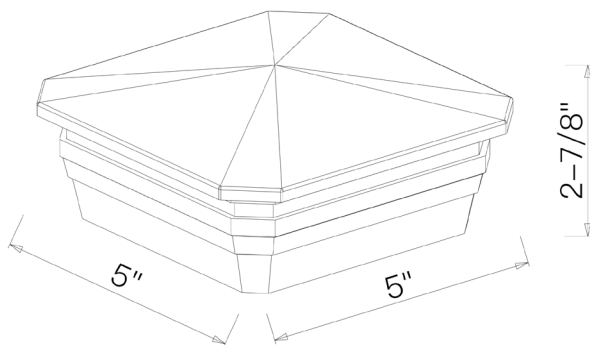

FEATURES & BENEFITS

- Compatible with TimberTech Radiance Deck Posts: Designed to fit seamlessly on 5" x 5" composite deck posts.
- Durable Composite Material: made from high-quality composite material that is weather-resistant and long-lasting.
- Integrated LEDs: Provides consistent illumination with a 3-watt power draw, offering energy efficiency.
- Warm Lighting: Emits a 2700K warm white light, perfect for creating a cozy and inviting ambiance on your deck.
- Low energy consumption - Low Voltage LED Design.
- Easy Installation: Comes with a simple plug-and-play wiring system for hassle-free setup.

PRODUCT DIMENSIONS