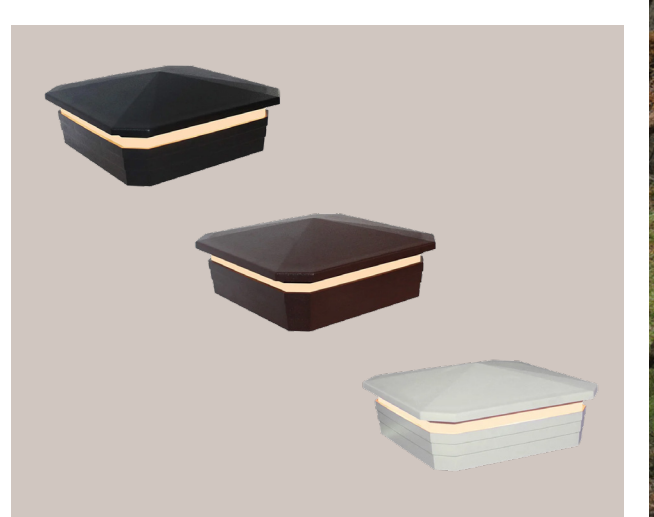

TS-C150-SERIES

DATA SPECIFICATION SHEET

CATEGORY: DECK

COLORS: ● ● ○

PRODUCT OVERVIEW

5" Post Cap Light - TS-C150 Series

Designed to fit standard 5" x 5" TimberTech Radiance deck posts, this professional-grade light features durable AES UV-rated plastic construction with integrated LEDs and a 2W power draw. It operates on 9v to 15v AC/DC and provides a 2700K warm white glow. Compatible with 12V low voltage transformers (sold separately). Available in black, white, and brown.

Check Out All Our Cap Lights!
Scan to Visit Our Website!

SPECIFICATIONS

- Construction: AES UV rated plastic
- Finish: Black, White and Brown
- Light Source: Integrated LEDs
- Watts: 3W
- Beam Angle: 360
- Lumens: 40
- Color Temp (CCT): 2700K
- Power Factor: 0.711
- Voltage Range: 9v - 15v AC/DC
- Powered By: 12V Low Voltage Transformer (Sold Separately)
- IP65 Rated
- Lead Wire: 32" 18AWG, SPT-1W black waterproof wire

FEATURES & BENEFITS

- Compatible with TimberTech Radiance Deck Posts: Designed to fit seamlessly on 5" x 5" composite deck posts.
- Durable Composite Material: made from high-quality composite material that is weather-resistant and long-lasting.
- Integrated LEDs: Provides consistent illumination with a 3-watt power draw, offering energy efficiency.
- Warm Lighting: Emits a 2700K warm white light, perfect for creating a cozy and inviting ambiance on your deck.
- Low energy consumption - Low Voltage LED Design.
- Easy Installation: Comes with a simple plug-and-play wiring system for hassle-free setup.